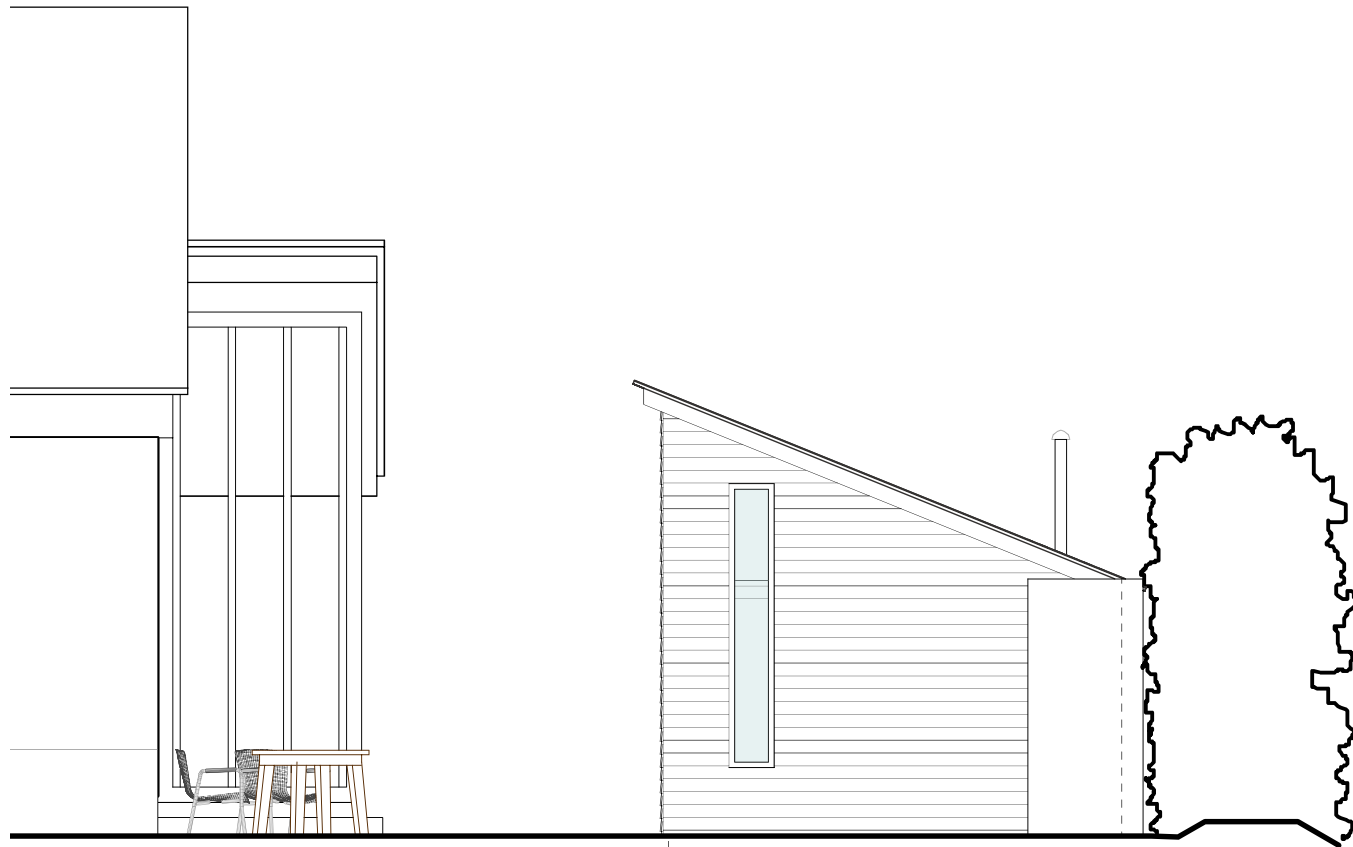

PROPOSED

7 Proposed West elevation of studio  
1:50

8 AA East elevation of studio  
1:50

SCALE 0 2m

**Cornerstone**  
DESIGN AND BUILD

www.cornerstonedesignandbuild.co.uk

**Job:**  
Woodstock, Birchill, Devon  
EX13 7LF  
Artist Studio adjacent to  
main house.

**Client:**  
Debbie Bender

**Agent:**  
Zoe Betterton  
zoe@cornerstonedesignandbuild.co.uk  
07825 210 681

**Drawing title:**  
Proposed side elevations for studio

**Scale:**  
1:50

**Date:**  
26/01/2017