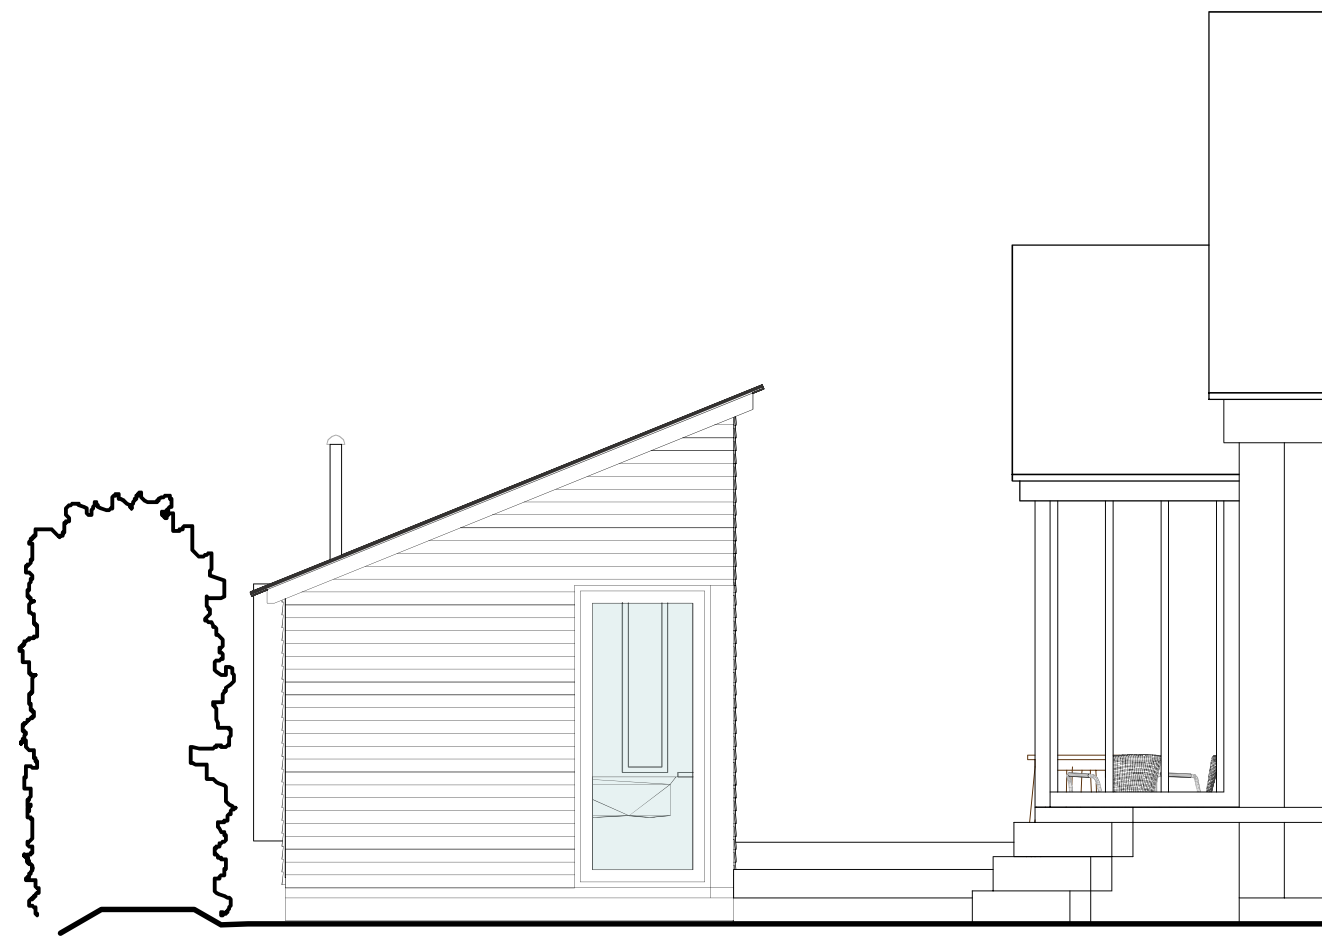

PROPOSED

7 Proposed West elevation of studio  
1:50

8 AA East elevation of studio  
1:50

SCALE 0 2m

**Cornerstone**  
DESIGN AND BUILD

www.cornerstonedesignandbuild.co.uk

**Job:**  
Woodstock, Birchill, Devon  
EX13 7LF  
Artist Studio adjacent to  
main house.

**Client:**  
Debbie Bender

**Agent:**  
Zoe Betterton  
zoe@cornerstonedesignandbuild.co.uk  
07825 210 681

**Drawing title:**  
Proposed side elevations for studio

**Scale:**  
1:50

**Date:**  
26/01/2017