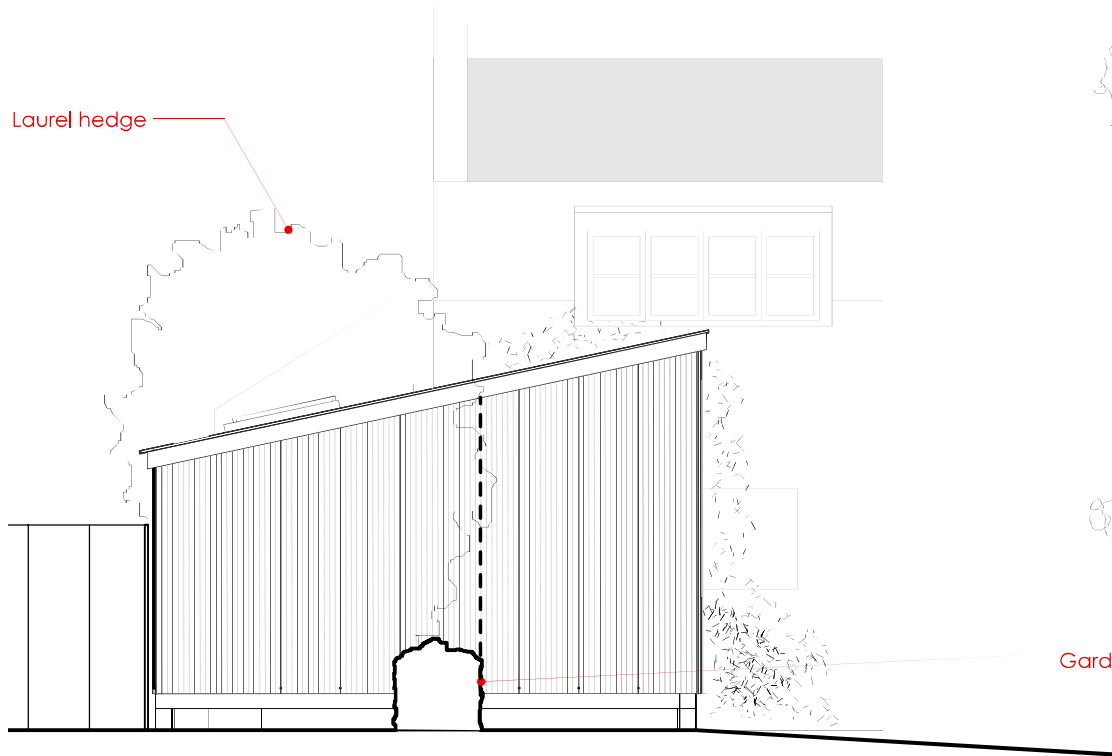

# PROPOSED

7 CC North West Elevation

The overall concept is to give the impression that the building has disappeared into the foliage.

Great care will be taken to minimise the loss of the laurel bush and the mature bamboo. The corrugated composite will be a matt finish and will act as a canvas backdrop to the bright green bamboo.

SCALE 0 1 2m

8 Perspective looking up from garden

9 DD South East Elevation