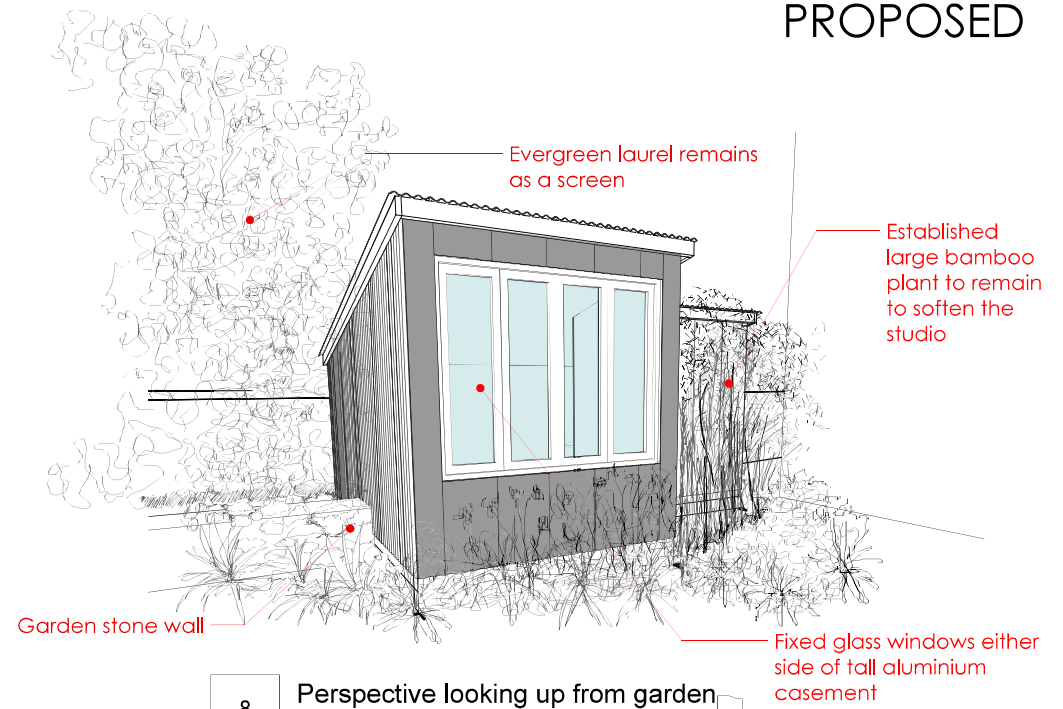

# PROPOSED

7 CC North West Elevation

The overall concept is to give the impression that the building has disappeared into the foliage.

Great care will be taken to minimise the loss of the laurel bush and the mature bamboo. The corrugated composite will be a matt finish and will act as a canvas backdrop to the bright green bamboo.

SCALE 0 1 2m

8 Perspective looking up from garden

9 DD South East Elevation