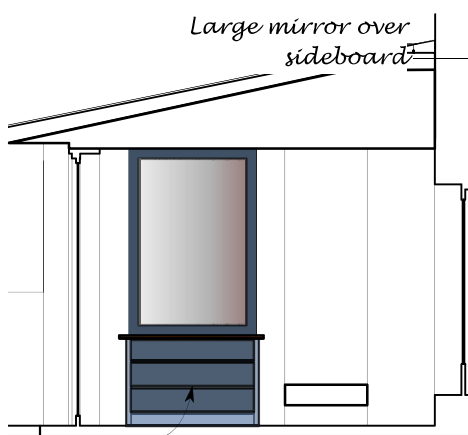

ISLAND UNIT DETAILS

Glass pendant lights over island

DINING ROOM SIDEBOARD

Large mirror over
sideboard

F/H1200S
Shelf unit

COMPOST BIN
TO RIGHT OF
ISLAND SINK