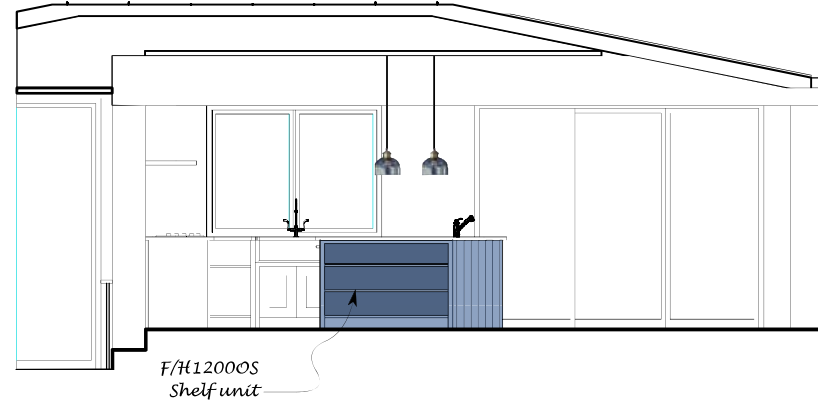

ISLAND UNIT DETAILS

Glass pendant lights over island

DINING ROOM SIDEBOARD

Large mirror over
sideboard

F/H1200S
Shelf unit

COMPOST BIN
TO RIGHT OF
ISLAND SINK